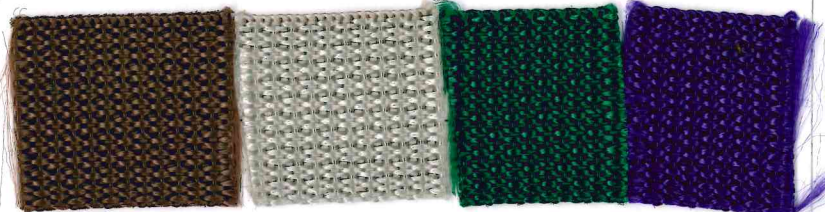

RAINBOW

MAROON ORANGE NATURAL YELLOW

GREEN SKY BLUE NAVY OLIVE

TAUPE PINK GOLD P. PINK

#656 - HVY. WEIGHT POLYPROPYLENE

BROWN GREY HUNTER PURPLE

RED ROYAL BLACK WHITE

**MOST COLORS AVAILABLE IN BOTH 604 AND 656 IN 1"
SOME COLORS AVAILABLE IN 3/4", 1 1/4", 1 1/2", 2" AND 3"**