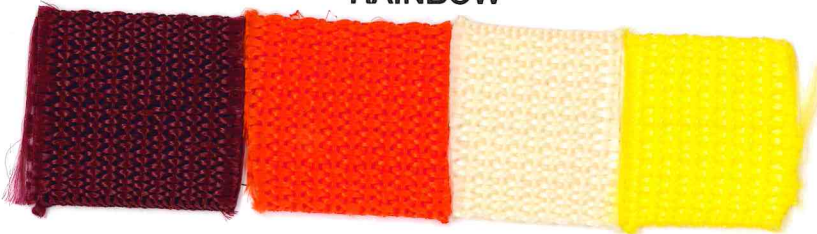

RAINBOW

MAROON ORANGE NATURAL YELLOW

GREEN SKY BLUE NAVY OLIVE

TAUPE PINK GOLD P. PINK

#656 - HVY. WEIGHT POLYPROPYLENE

BROWN GREY HUNTER PURPLE

RED ROYAL BLACK WHITE

**MOST COLORS AVAILABLE IN BOTH 604 AND 656 IN 1"
SOME COLORS AVAILABLE IN 3/4", 1 1/4", 1 1/2", 2" AND 3"**