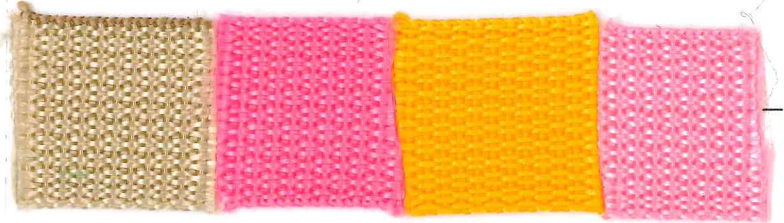

RAINBOW

MAROON ORANGE NATURAL YELLOW

GREEN SKY BLUE NAVY OLIVE

TAUPE PINK GOLD P. PINK

#656 - HVY. WEIGHT POLYPROPYLENE

BROWN GREY HUNTER PURPLE

RED ROYAL BLACK WHITE

**MOST COLORS AVAILABLE IN BOTH 604 AND 656 IN 1"
SOME COLORS AVAILABLE IN 3/4", 1 1/4", 1 1/2", 2" AND 3"**